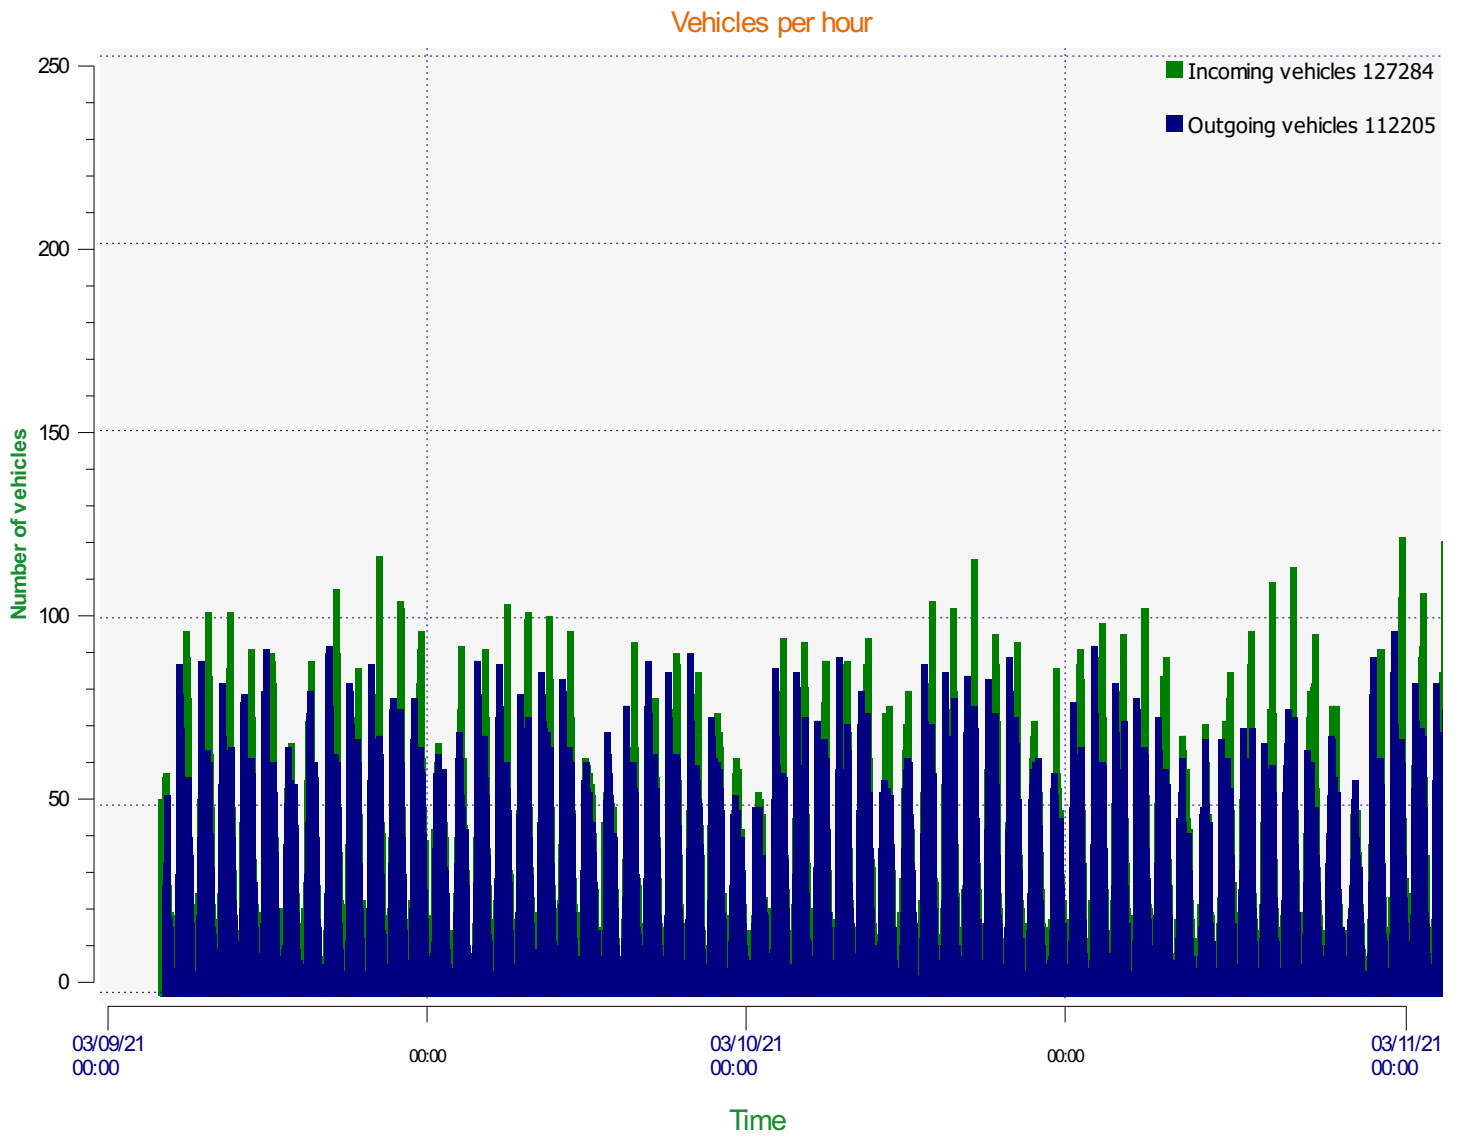

Location:

Comments:

Start date: Sunday, September 5, 2021 11:30 AM
End date: Saturday, November 27, 2021 2:30 PM

Location:

Comments:

Start date: Sunday, September 5, 2021 11:30 AM
End date: Saturday, November 27, 2021 2:30 PM

Location:

Comments:

Incoming vehicles

<= 40 Mph	: 111,926	- (87.93 %)
41 - 45 Mph	: 9,663	- (7.59 %)
46 - 50 Mph	: 3,910	- (3.07 %)
51 - 55 Mph	: 1,311	- (1.03 %)
56 - 60 Mph	: 349	- (0.27 %)
61 - 65 Mph	: 97	- (0.08 %)
66 - 70 Mph	: 19	- (0.01 %)
71 - 75 Mph (et +)	: 9	- (0.01 %)

Start date: Sunday, September 5, 2021 11:30 AM
End date: Saturday, November 27, 2021 2:30 PM

Location:

Comments:

Outgoing vehicles

Start date: Sunday, September 5, 2021 11:30 AM
End date: Saturday, November 27, 2021 2:30 PM

Location:

Comments:

Speed percentiles (incoming)

V30: 30.00Mph **V50:** 33.00Mph **V85:** 39.00Mph

Start date: Sunday, September 5, 2021 11:30 AM
End date: Saturday, November 27, 2021 2:30 PM

Location:

Comments: