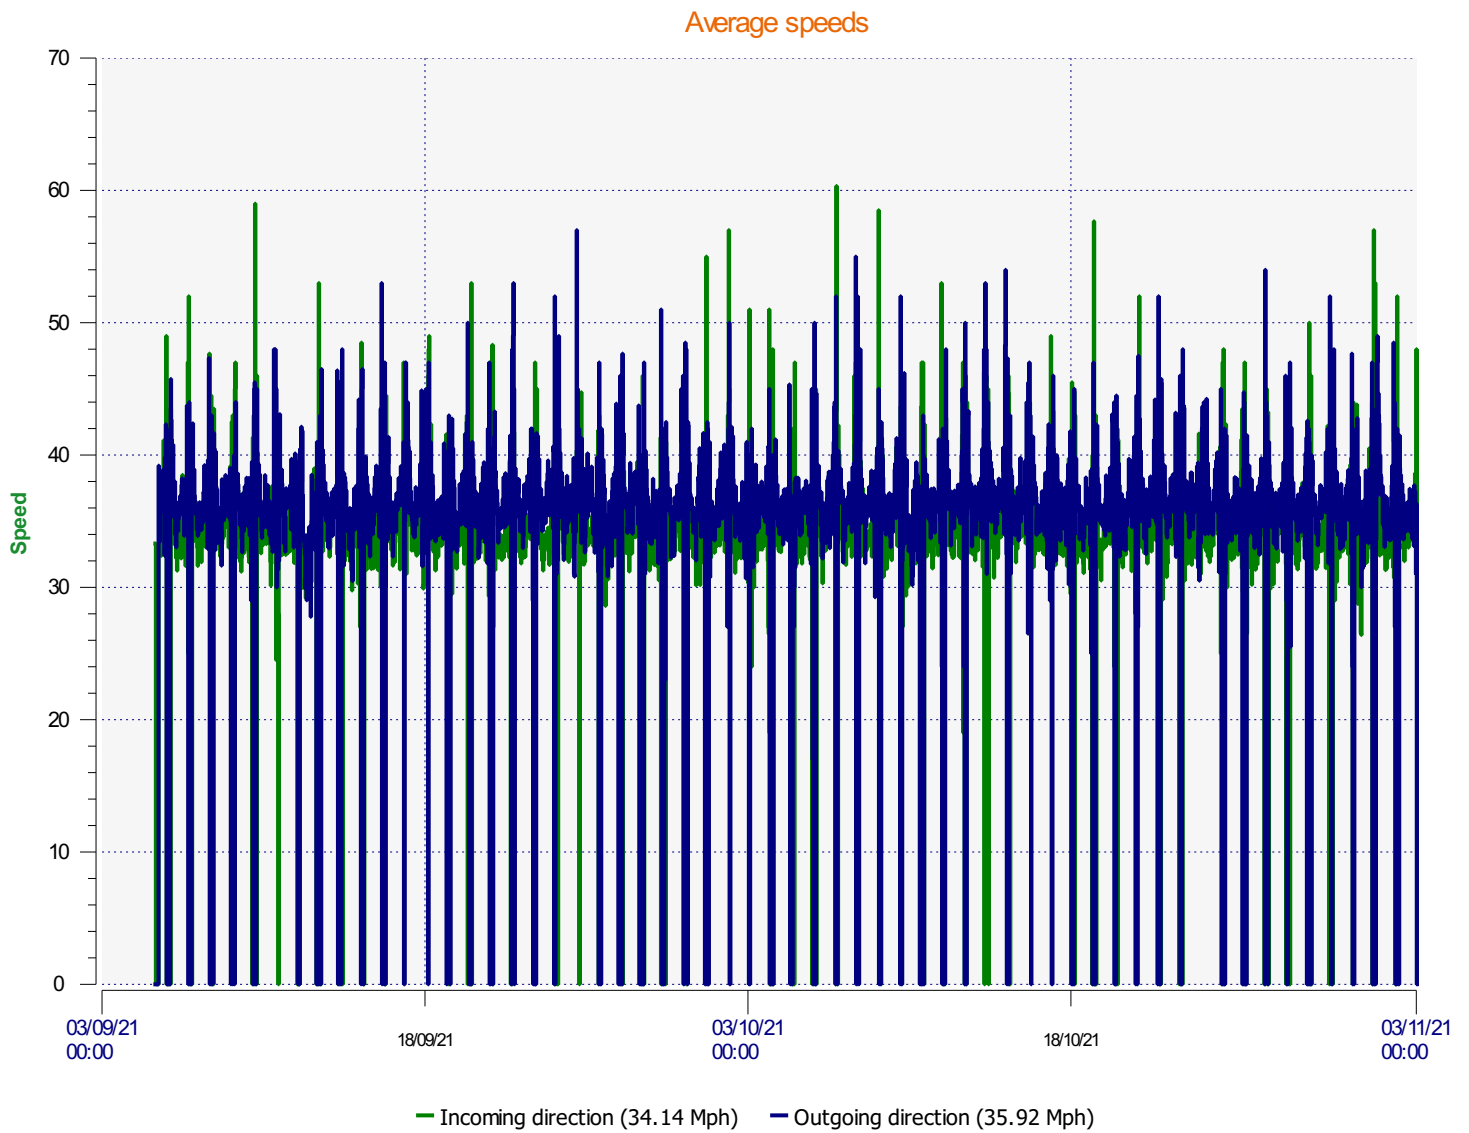

Start date: Sunday, September 5, 2021 11:30 AM
End date: Saturday, November 27, 2021 2:30 PM

Location:

Comments: