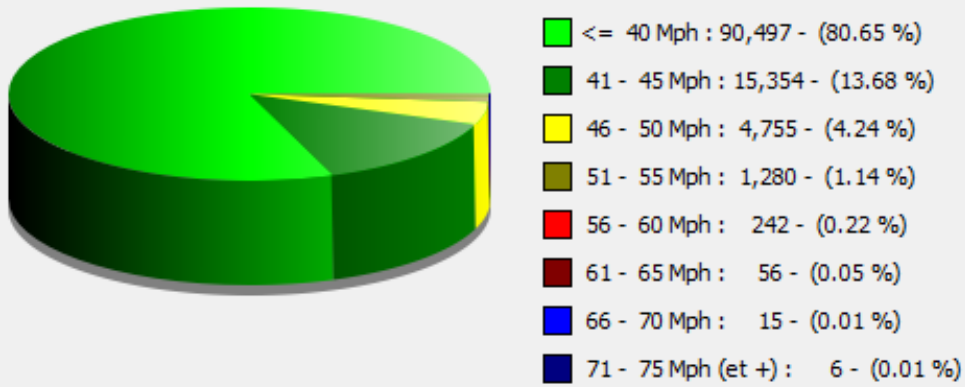

Outgoing vehicles

Start date: Sunday, September 5, 2021 11:30 AM
End date: Saturday, November 27, 2021 2:30 PM

Location:

Comments: