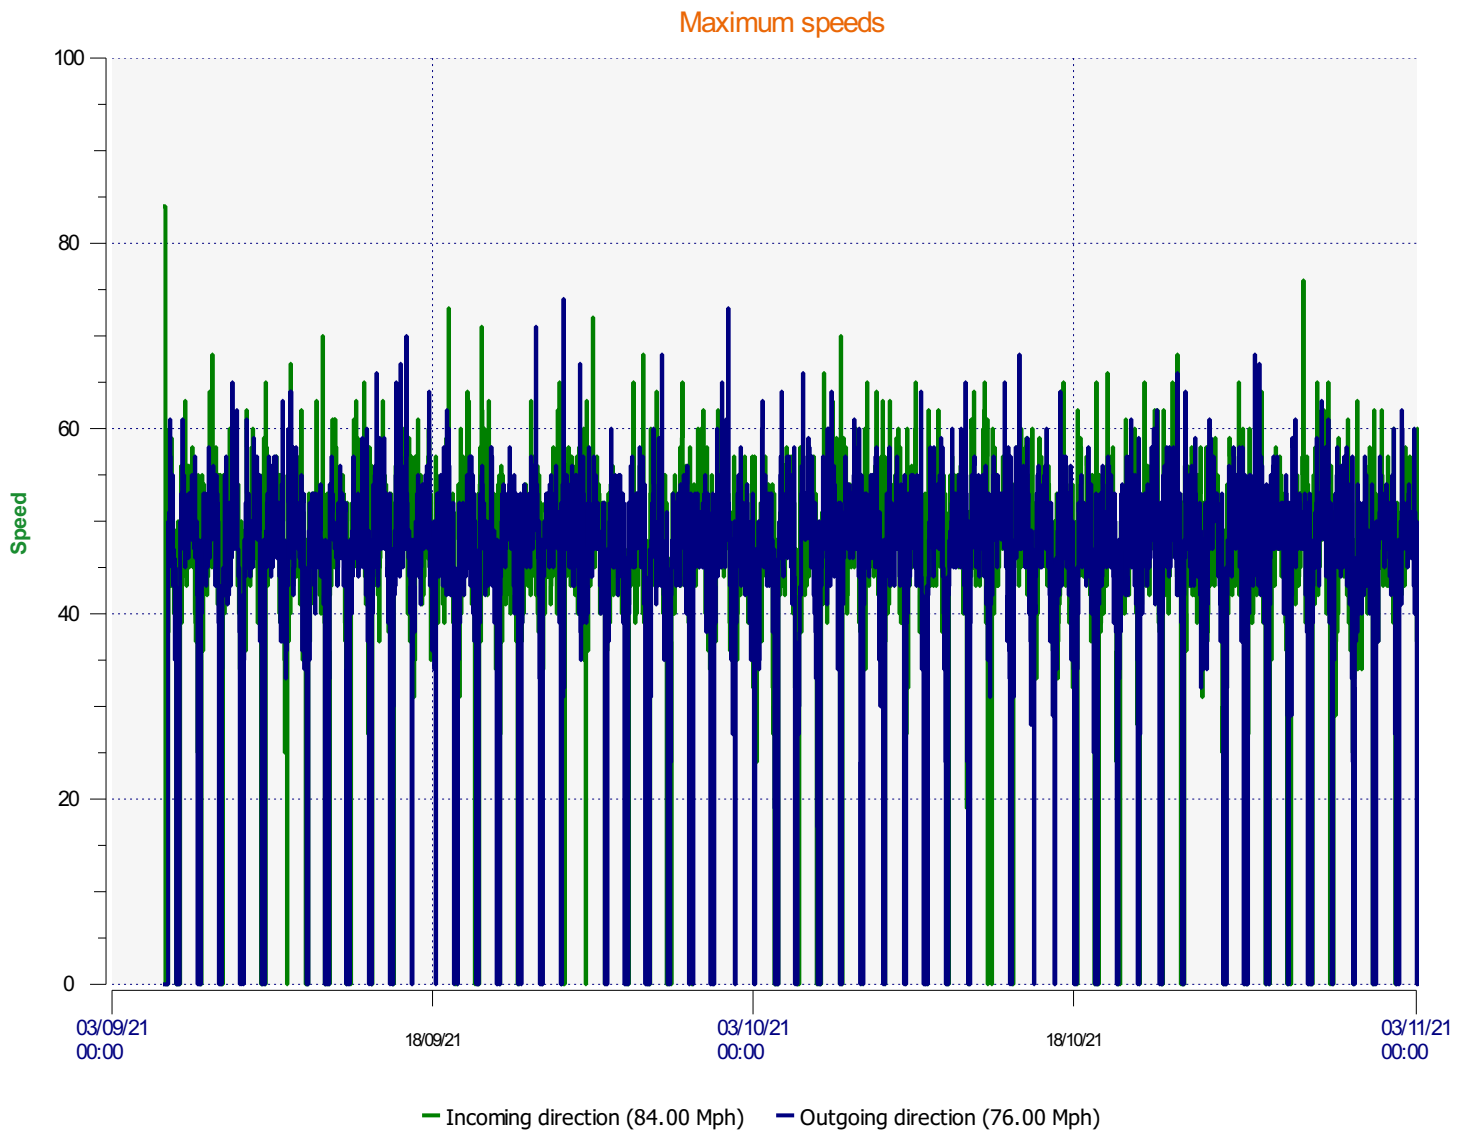

Location:

Comments:

Start date: Sunday, September 5, 2021 11:30 AM
End date: Saturday, November 27, 2021 2:30 PM

Location:

Comments:

Start date: Sunday, September 5, 2021 11:30 AM
End date: Saturday, November 27, 2021 2:30 PM

Start date: Sunday, September 5, 2021 11:30 AM
End date: Saturday, November 27, 2021 2:30 PM

Location:

Comments:

Outgoing vehicles

Start date: Sunday, September 5, 2021 11:30 AM
End date: Saturday, November 27, 2021 2:30 PM

Location:

Comments:

Speed percentiles (incoming)

V30: 30.00Mph **V50:** 33.00Mph **V85:** 39.00Mph

Start date: Sunday, September 5, 2021 11:30 AM
End date: Saturday, November 27, 2021 2:30 PM

Location:

Comments:

Speed percentile(outgoing)

V30: 32.00Mph **V50:** 35.00Mph **V85:** 41.00Mph

Start date: Sunday, September 5, 2021 11:30 AM
End date: Saturday, November 27, 2021 2:30 PM

Location:

Comments: